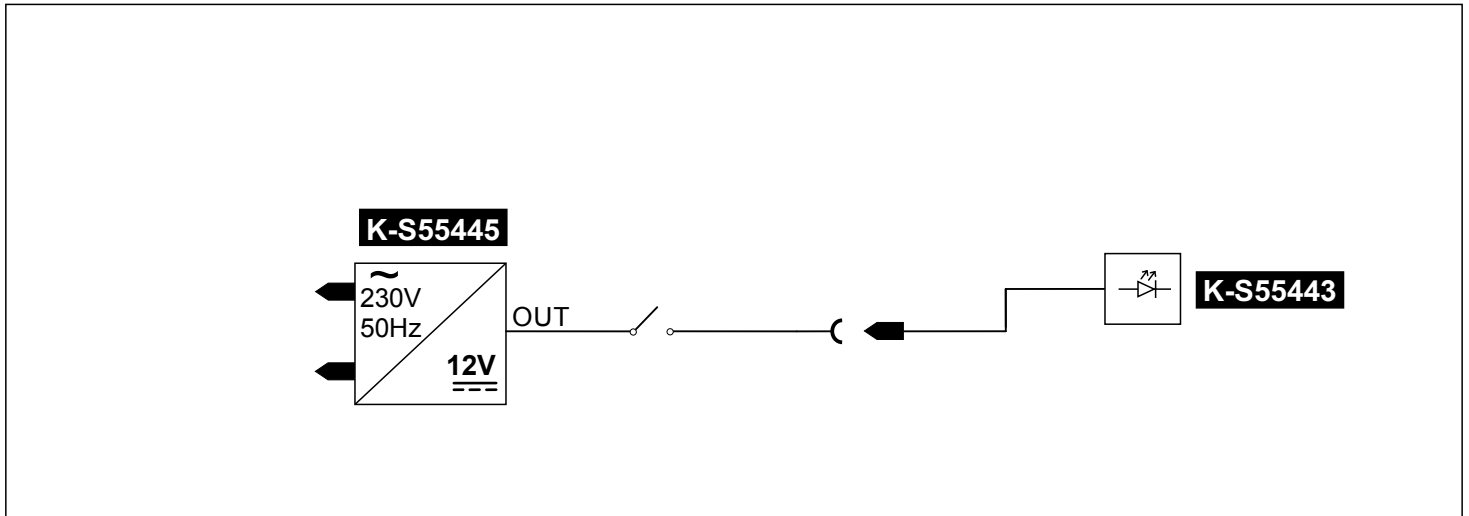

BILL OF MATERIAL

No	Description	Unit	Quantities
K-S55445	LED DRIVER BF-A1200300GS LED DRIVER JOD-S-120030GS	pcs	1
K-S55443	ZETA S 2S	pcs	1
K-S55444	DISTANCE with double side tape	pcs	2

ELECTRIC DIAGRAM